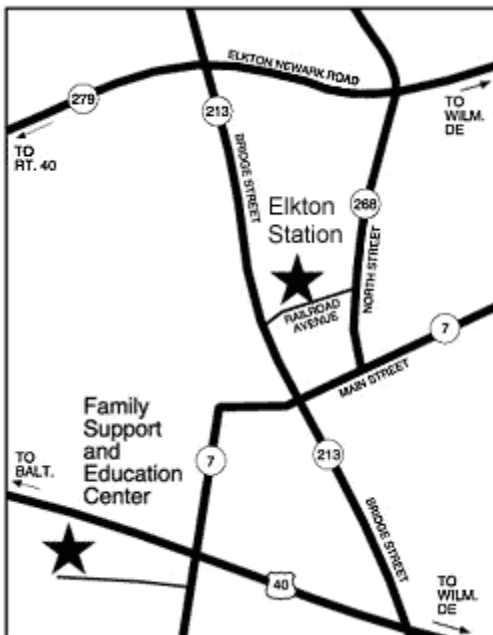

North East Campus Map

Directions to North East Campus

From the north: I-95 to North East, Exit 100. Bear right on to Rt. 272 N. At first light turn right.

From the south: I-95 to North East, Exit 100. Bear left on Rt 272 N. At next light turn right.

Elkton Station Map

Directions to Elkton Station

From the north: I-95 to Elkton, Exit 109A, Rt 279 S. At second light make a left on to North Street (Rt. 268). At next light make a right on to Railroad Avenue. College is on your right.

From the south: I-95 to Elkton, Exit 109A, Rt 279 S. Continue as above from north.

Bainbridge Center Map

Directions to Bainbridge Center

From the north: I-95 to Perryville, Exit 93. Bear right on to Rt 275 N. 2.5 miles to Rt. 276. Turn left on to Rt. 276. Bainbridge Center 1/2 mile on left.

From the south: I-95 to Perryville, Exit 93. At light turn right and continue as above from north.

Family Support and Education Center Map

Directions to Family Support and Education Center

**200 Road B
Elkton, MD**