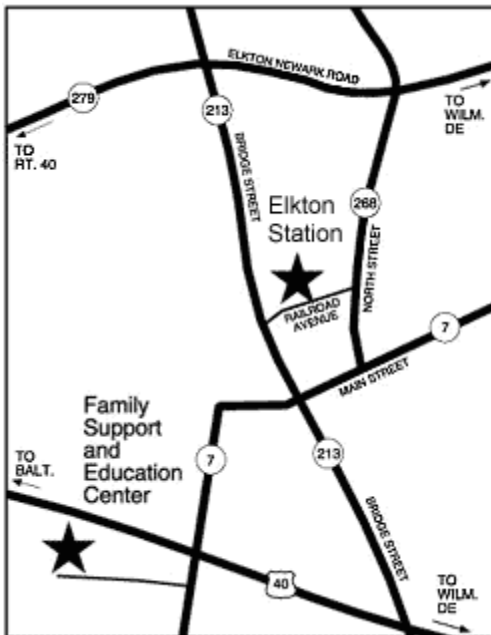

Elkton Station Map

Directions to Elkton Station

From the north: I-95 to Elkton, Exit 109A, Rt 279 S. At second light make a left on to North Street (Rt. 268). At next light make a right on to Railroad Avenue. College is on your right.

From the south: I-95 to Elkton, Exit 109A, Rt 279 S. Continue as above from north.

Bainbridge Center Map

Directions to Bainbridge Center

From the north: I-95 to Perryville, Exit 93. Bear right on to Rt 275 N. 2.5 miles to Rt. 276. Turn left on to Rt. 276. Bainbridge Center 1/2 mile on left.

From the south: I-95 to Perryville, Exit 93. At light turn right and continue as above from north.

Family Support and Education Center Map

Directions to Family Support and Education Center

**200 Road B
Elkton, MD**

From the north: I-95 to Elkton, Exit 109A, Rt 279 S. Continue to follow Rt 279 S. Turn left onto Pulaski Highway/US Rt 40 E. Turn right onto Landing Lane. Turn right onto Road A. Road A become Road B.