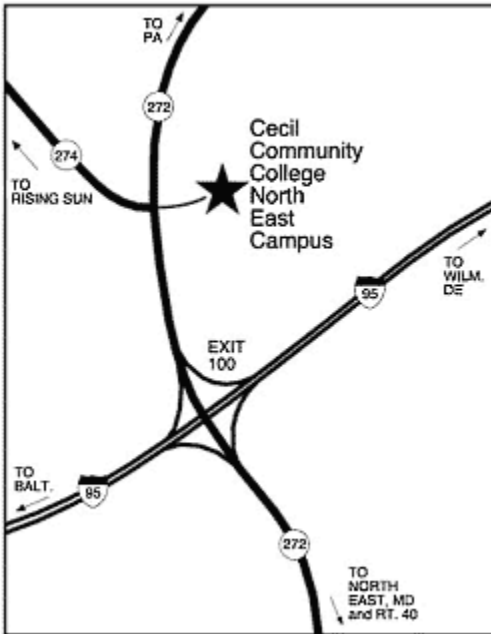

North East Campus Map

Directions to North East Campus

From the north: I-95 to North East, Exit 100. Bear right on to Rt. 272 N. At first light turn right.

From the south: I-95 to North East, Exit 100. Bear left on Rt 272 N. At next light turn right.

Elkton Station Map

Directions to Elkton Station

From the north: I-95 to Elkton, Exit 109A, Rt 279 S. At second light make a left on to North Street (Rt. 268). At next light make a right on to Railroad Avenue. College is on your right.

From the south: I-95 to Elkton, Exit 109A, Rt 279 S. Continue as above from north.

Bainbridge Center Map

Directions to Bainbridge Center

From the north: I-95 to Perryville, Exit 93. Bear right on to Rt 275 N. 2.5 miles to Rt. 276. Turn left on to Rt. 276. Bainbridge Center 1/2 mile on left.

From the south: I-95 to Perryville, Exit 93. At light turn right and continue as above from north.

Family Support and Education Center Map

Directions to Family Support and Education Center

**200 Road B
Elkton, MD**