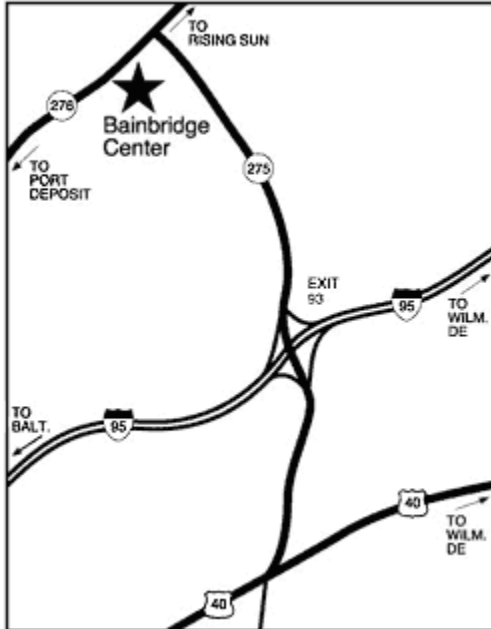

North East Campus Map

Directions to North East Campus

From the north: I-95 to North East, Exit 100. Bear right on to Rt. 272 N. At first light turn right.

From the south: I-95 to North East, Exit 100. Bear left on Rt 272 N. At next light turn right.

Elkton Station Map

Directions to Elkton Station

From the north: I-95 to Elkton, Exit 109A, Rt 279 S. At second light make a left on to North Street (Rt. 268). At next light make a right on to Railroad Avenue. College is on your right.

From the south: I-95 to Elkton, Exit 109A, Rt 279 S. Continue as above from north.

Bainbridge Center Map

Directions to Bainbridge Center

From the north: I-95 to Perryville, Exit 93. Bear right on to Rt 275 N. 2.5 miles to Rt. 276. Turn left on to Rt. 276. Bainbridge Center 1/2 mile on left.

From the south: I-95 to Perryville, Exit 93. At light turn right and continue as above from north.

Family Support and Education Center Map

Directions to Family Support and Education Center

**200 Road B
Elkton, MD**